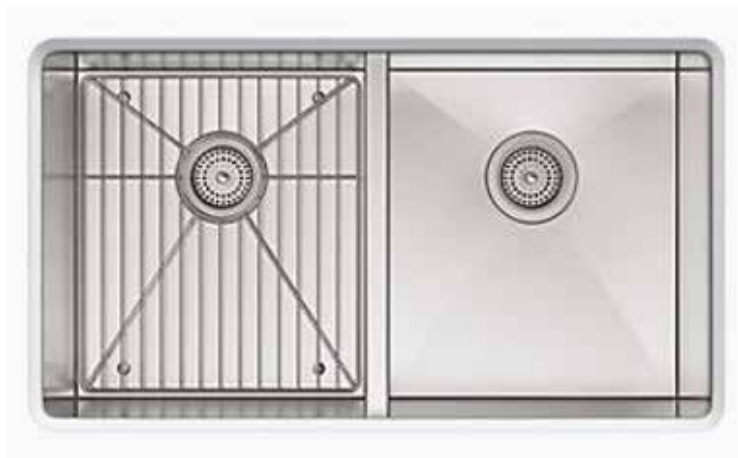

## Product Features

- Double compartment sink
- 9" depth
- Durable cast iron construction
- Easily holds large items for easy cleaning

# Vault Double Equal

**KOHLER**<sup>®</sup>

Name	Model #	Colors	Price
------	---------	--------	-------

Vault Double Equal

K-3820-1

Stainless

Originally \$659  
You Pay **\$593**